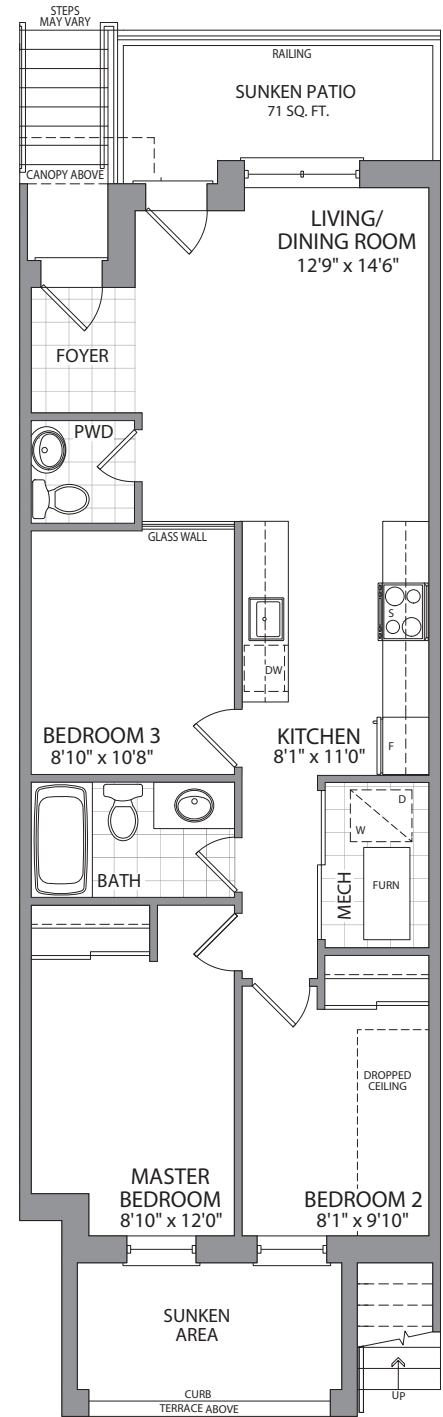

THE COSMOS-TH6-3 BEDROOM

-ALT 2 BED PLAN

-ALT POWDER ROOM

ELEVATION A & B - 919 SQ. FT.
 ELEVATION A & B - 943 SQ. FT. END
 ELEVATION A & B - 958 SQ. FT. END UPGRADE
 (INCLUDES 71 SQ.FT. SUNKEN PATIO ON ALL ELEVATIONS)

LOWER FLOOR
 ELEVATION A & B

LOWER FLOOR
 ELEVATION A & B
 ALT. 2 BEDROOM

LOWER FLOOR
 ELEVATION A
 ALT. POWDER ROOM