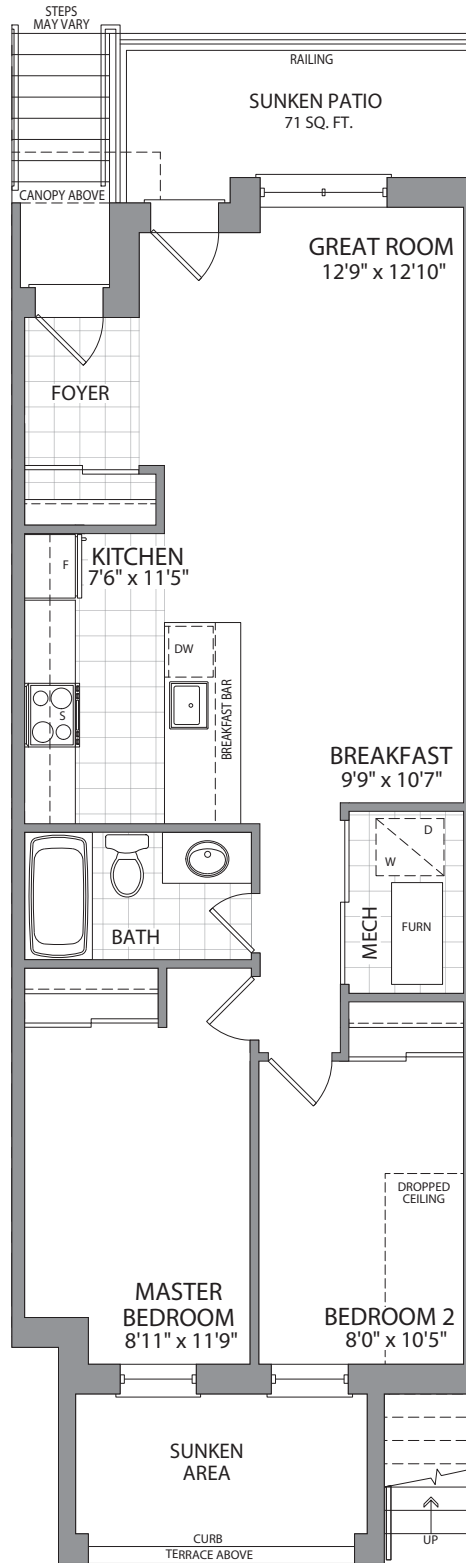

THE COSMOS-TH6-3 BEDROOM

-ALT 2 BED PLAN

-ALT POWDER ROOM

ELEVATION A & B - 919 SQ. FT.
 ELEVATION A & B - 943 SQ. FT. END
 ELEVATION A & B - 958 SQ. FT. END UPGRADE
 (INCLUDES 71 SQ.FT. SUNKEN PATIO ON ALL ELEVATIONS)

LOWER FLOOR
 ELEVATION A & B

LOWER FLOOR
 ELEVATION A & B
 ALT. 2 BEDROOM

LOWER FLOOR
 ELEVATION A
 ALT. POWDER ROOM