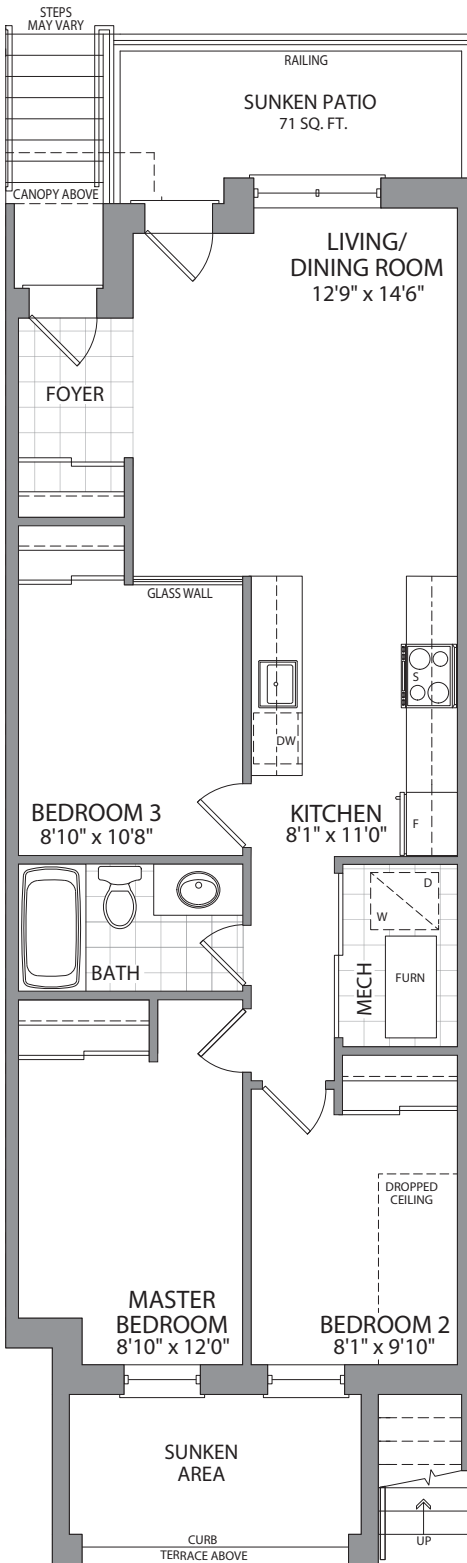

THE COSMOS-TH6-3 BEDROOM

-ALT 2 BED PLAN

-ALT POWDER ROOM

ELEVATION A & B - 919 SQ. FT.
 ELEVATION A & B - 943 SQ. FT. END
 ELEVATION A & B - 958 SQ. FT. END UPGRADE
 (INCLUDES 71 SQ.FT. SUNKEN PATIO ON ALL ELEVATIONS)

LOWER FLOOR
 ELEVATION A & B

LOWER FLOOR
 ELEVATION A & B
 ALT. 2 BEDROOM

LOWER FLOOR
 ELEVATION A
 ALT. POWDER ROOM